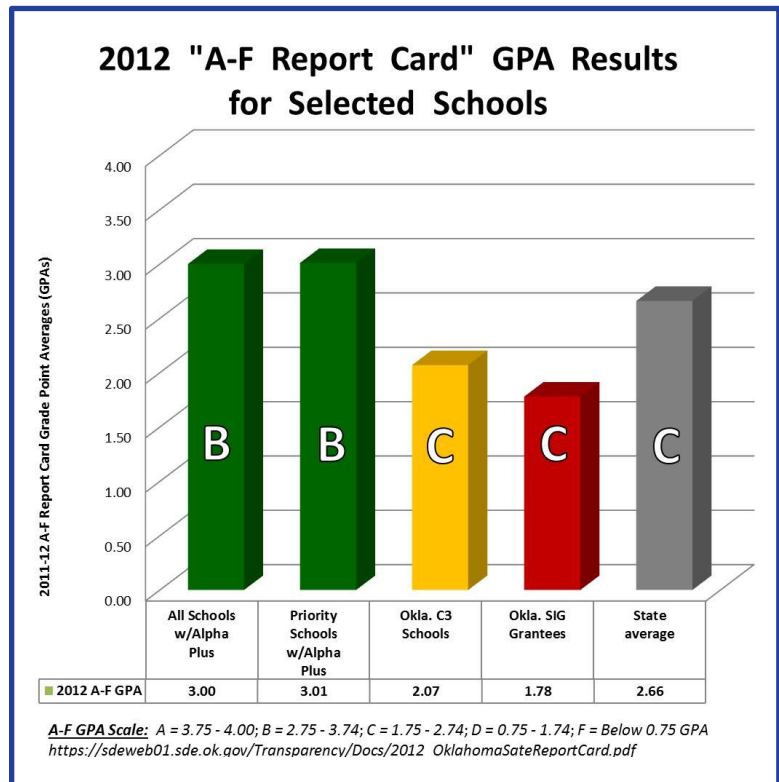

A-F Accountability Fact Sheet

ALPHA PLUS HONOR ROLL 2012

“Priority” (bottom 5% of schools, indicating an “F” in Nov. 2011) and A-F Grade (Dec. 2012):

- **A+** Greasy Public Schools = F to B, High Progress Reward
- **A+** Thackerville Elementary = F to B, High Progress Reward
- **A+** Achille High = F to B
- **A+** Geronimo High = F to B
- **A+** Thackerville High = F to C

Other 2012 “Reward” Schools:

High Progress –

- **A+** Central High Elementary = A
- **A+** Dewey Middle = A
- **A+** Luther Middle = B
- **A+** Okla. Union Elementary = B
- **A+** Wetumka Elementary = C

High Performing –

- **A+** Central High High School = A

Other Alpha Plus Leaders:

- **A+** Bishop Public Schools = A
- **A+** Geronimo Elementary = A

We help schools make the grade!

ALPHA PLUS
Educational Systems, Inc.

3315 NW 63rd Street, Suite C
Oklahoma City, OK 73116
(405) 842-8408
www.alphaplus.org